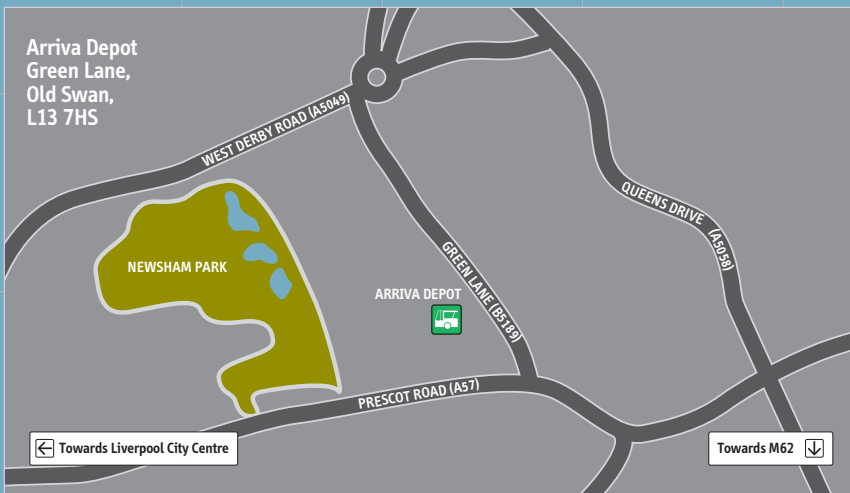

Liverpool Coach Park Map

Liverpool John Lennon Airport 7 miles →

	MERSEYRAIL		SHOPMOBILITY
	NATIONAL RAIL		FERRY
	TOILETS		CRUISE LINER TERMINAL
	PICK-UP & DROP-OFF COACH BAYS		TOURIST INFORMATION
	MEDIUM STAYS COACH BAYS		NHS WALK-IN
	PAY & DISPLAY COACH PARKS		00 ATTRACTION

SCALE: 6:812CH-1 MILE